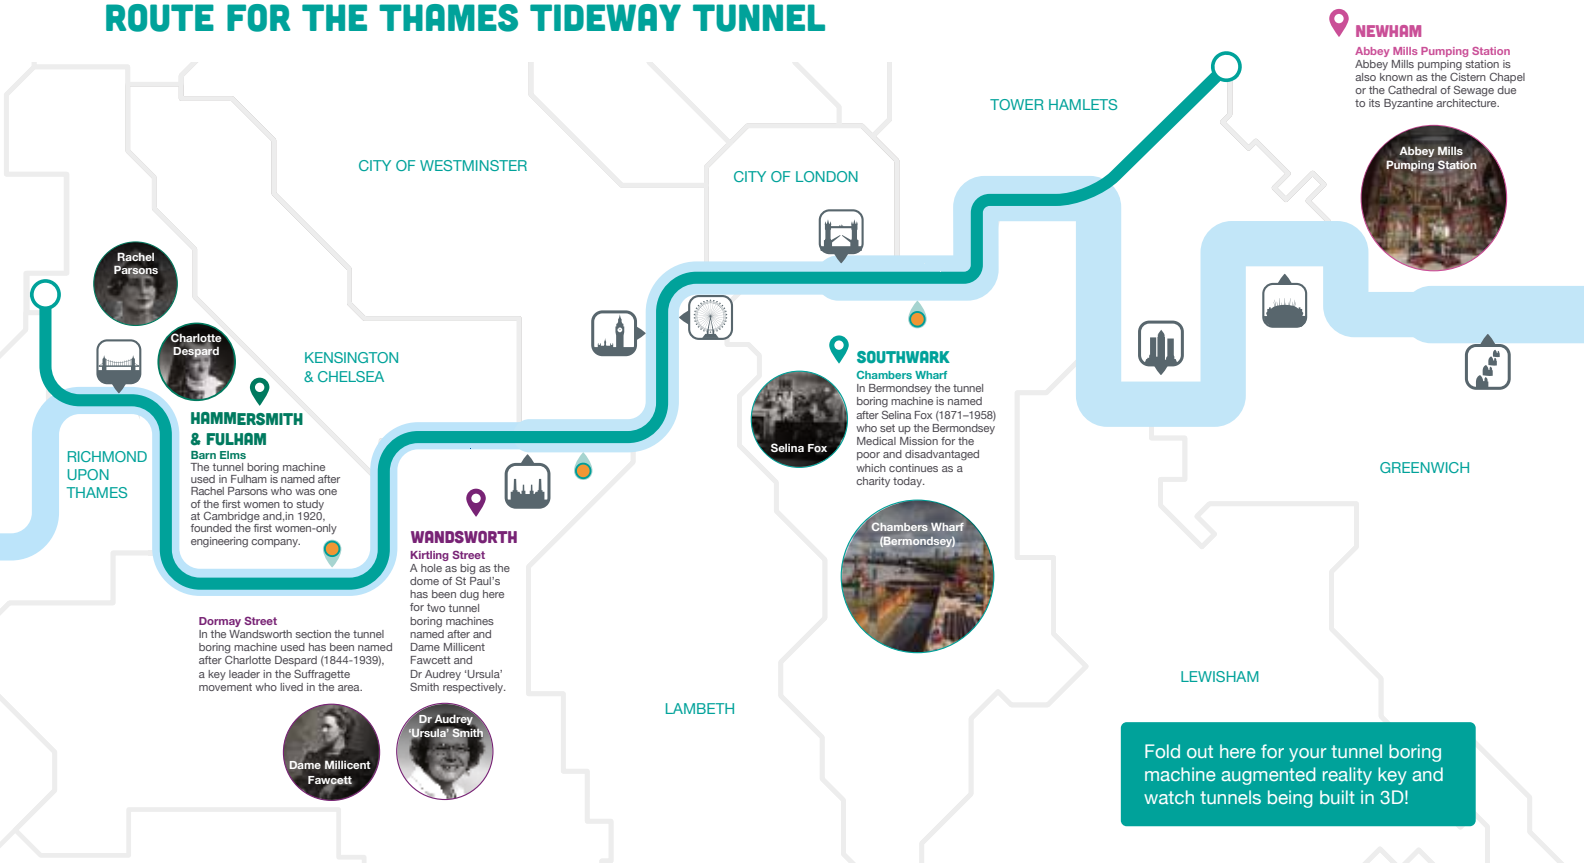

# WHAT'S HAPPENING NEAR YOU

Explore the route of London's new 'super sewer'. Find your school borough on our map and discover what changes are happening in your local area by downloading the Tunnelworks AR app

## ROUTE FOR THE THAMES TIDEWAY TUNNEL

Fold out here for your tunnel boring machine augmented reality key and watch tunnels being built in 3D!